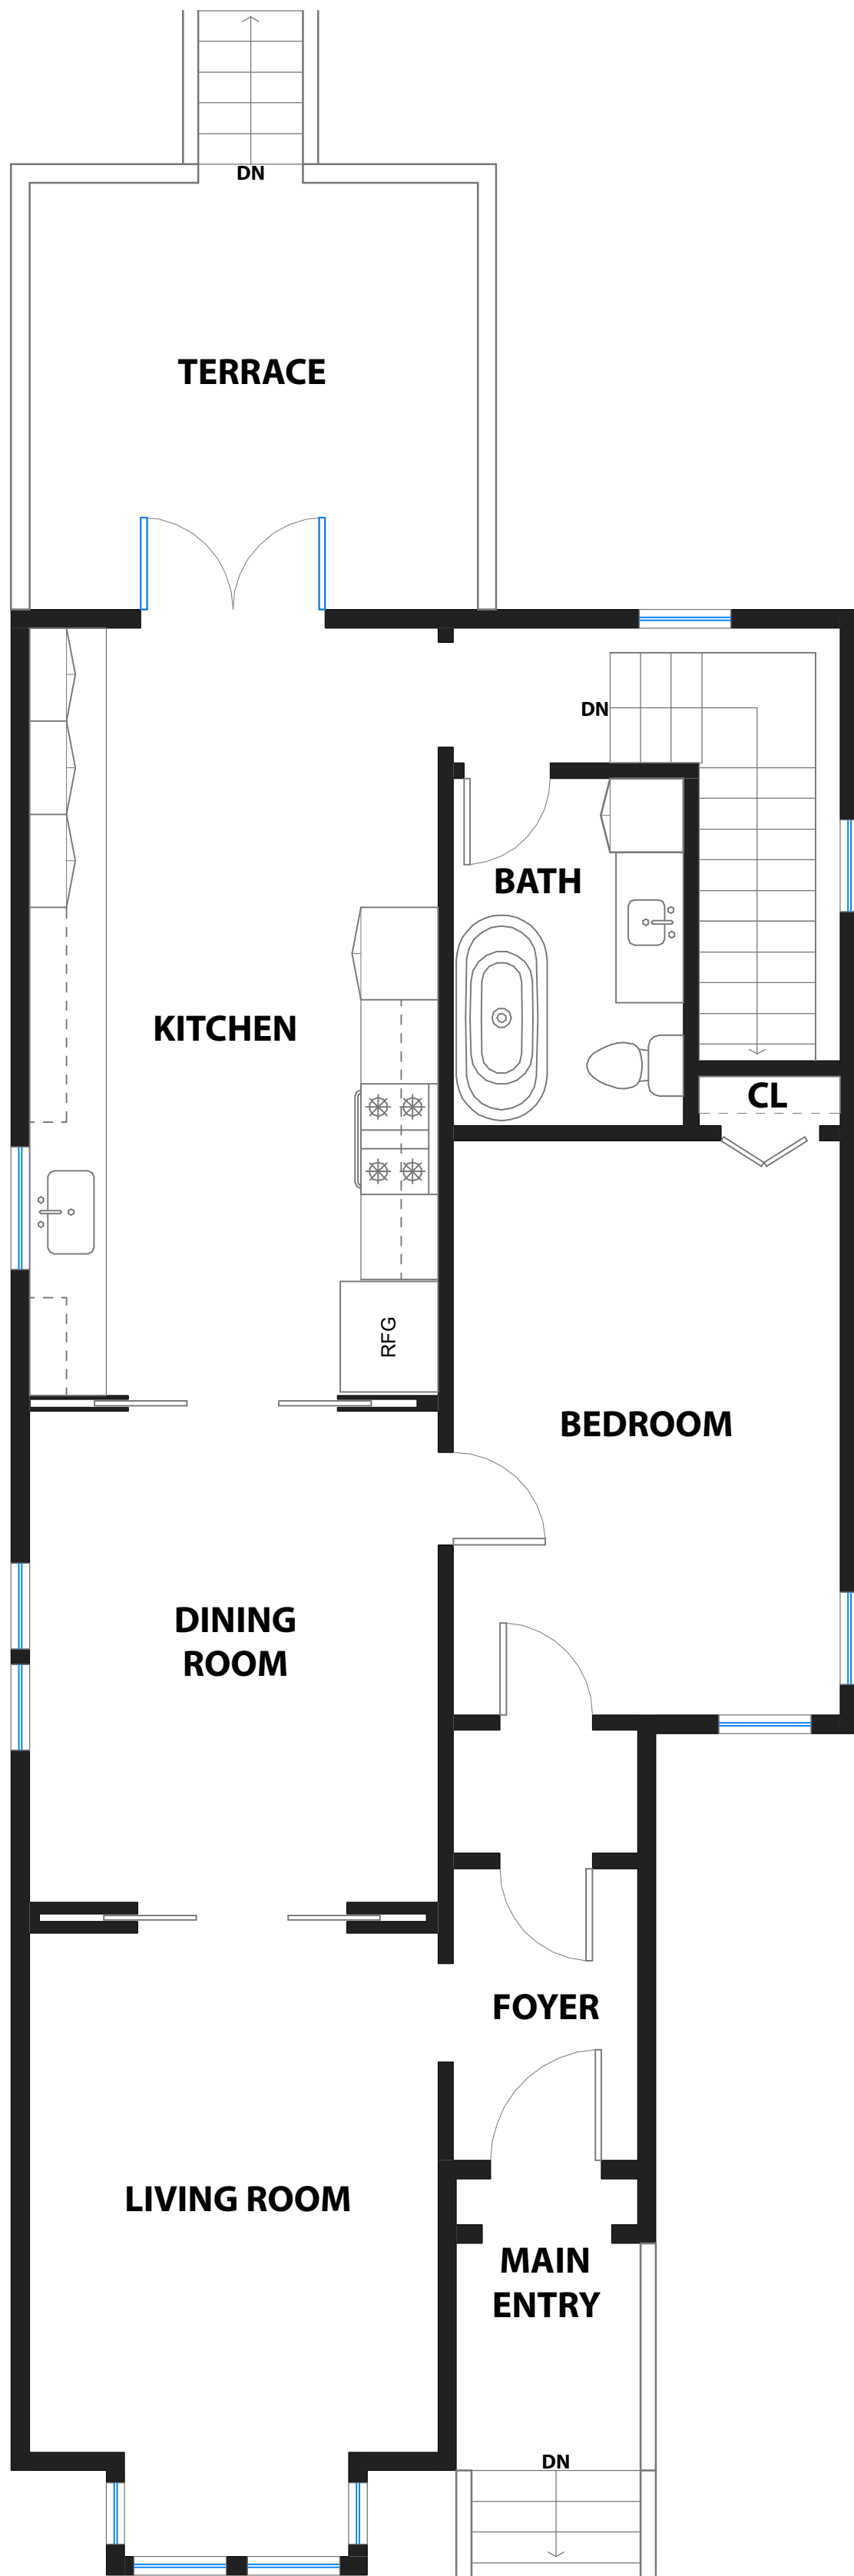

2138 ALAMEDA AVENUE

ALAMEDA, CALIFORNIA

MAIN LEVEL

LOWER LEVEL

2138 ALAMEDA AVENUE

ALAMEDA, CALIFORNIA

SITE

RENDERING BY OPEN HOMES PHOTOGRAPHY
ALL MEASUREMENTS ARE APPROXIMATE. WHILE DEEMED RELIABLE, NO INFORMATION
ON THESE FLOOR PLANS SHOULD BE RELIED UPON WITHOUT INDEPENDENT VERIFICATION.